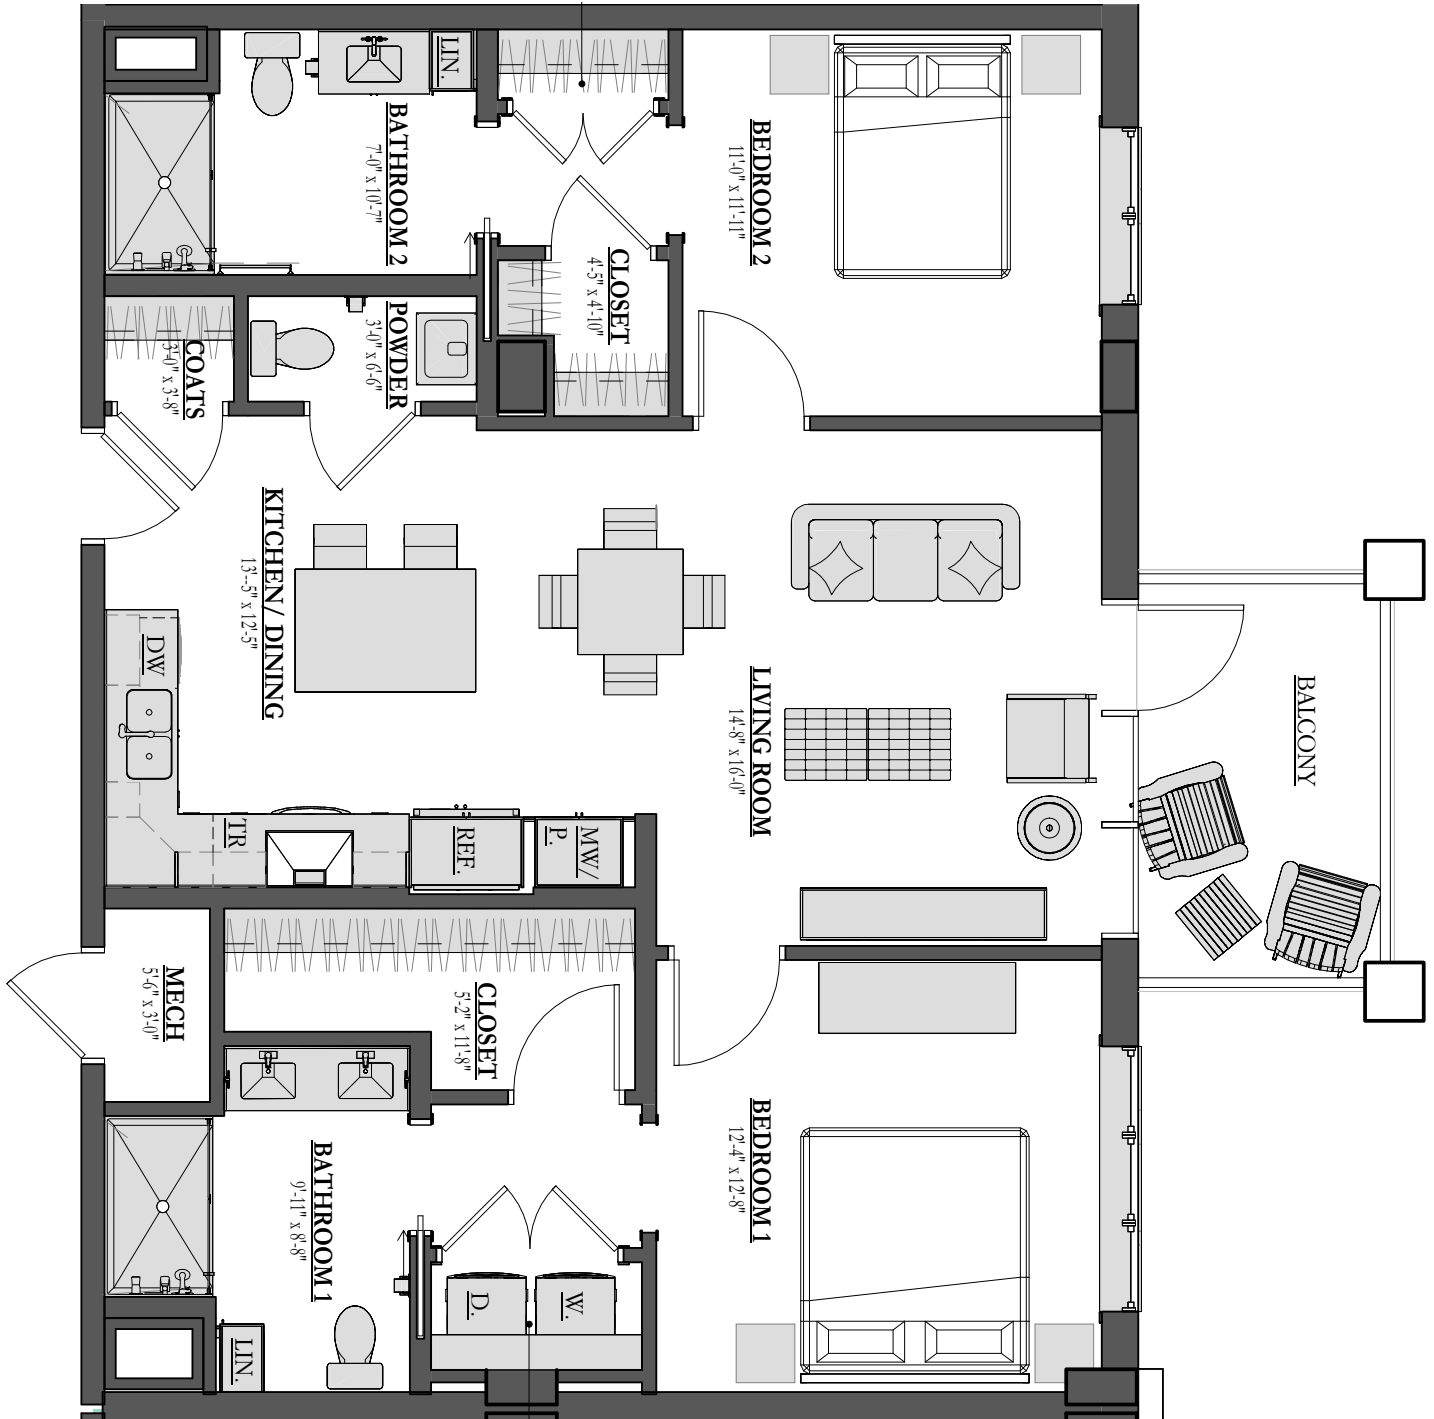

Astoria

2 Bedroom / 2.5 Bath / 1,187 sq. ft.

Square footage is approximate. All details are subject to change.

3680 46th Avenue South, Suite 311 / St. Petersburg, FL 33711 / 941-220-5219 / ManhattanStPete.com