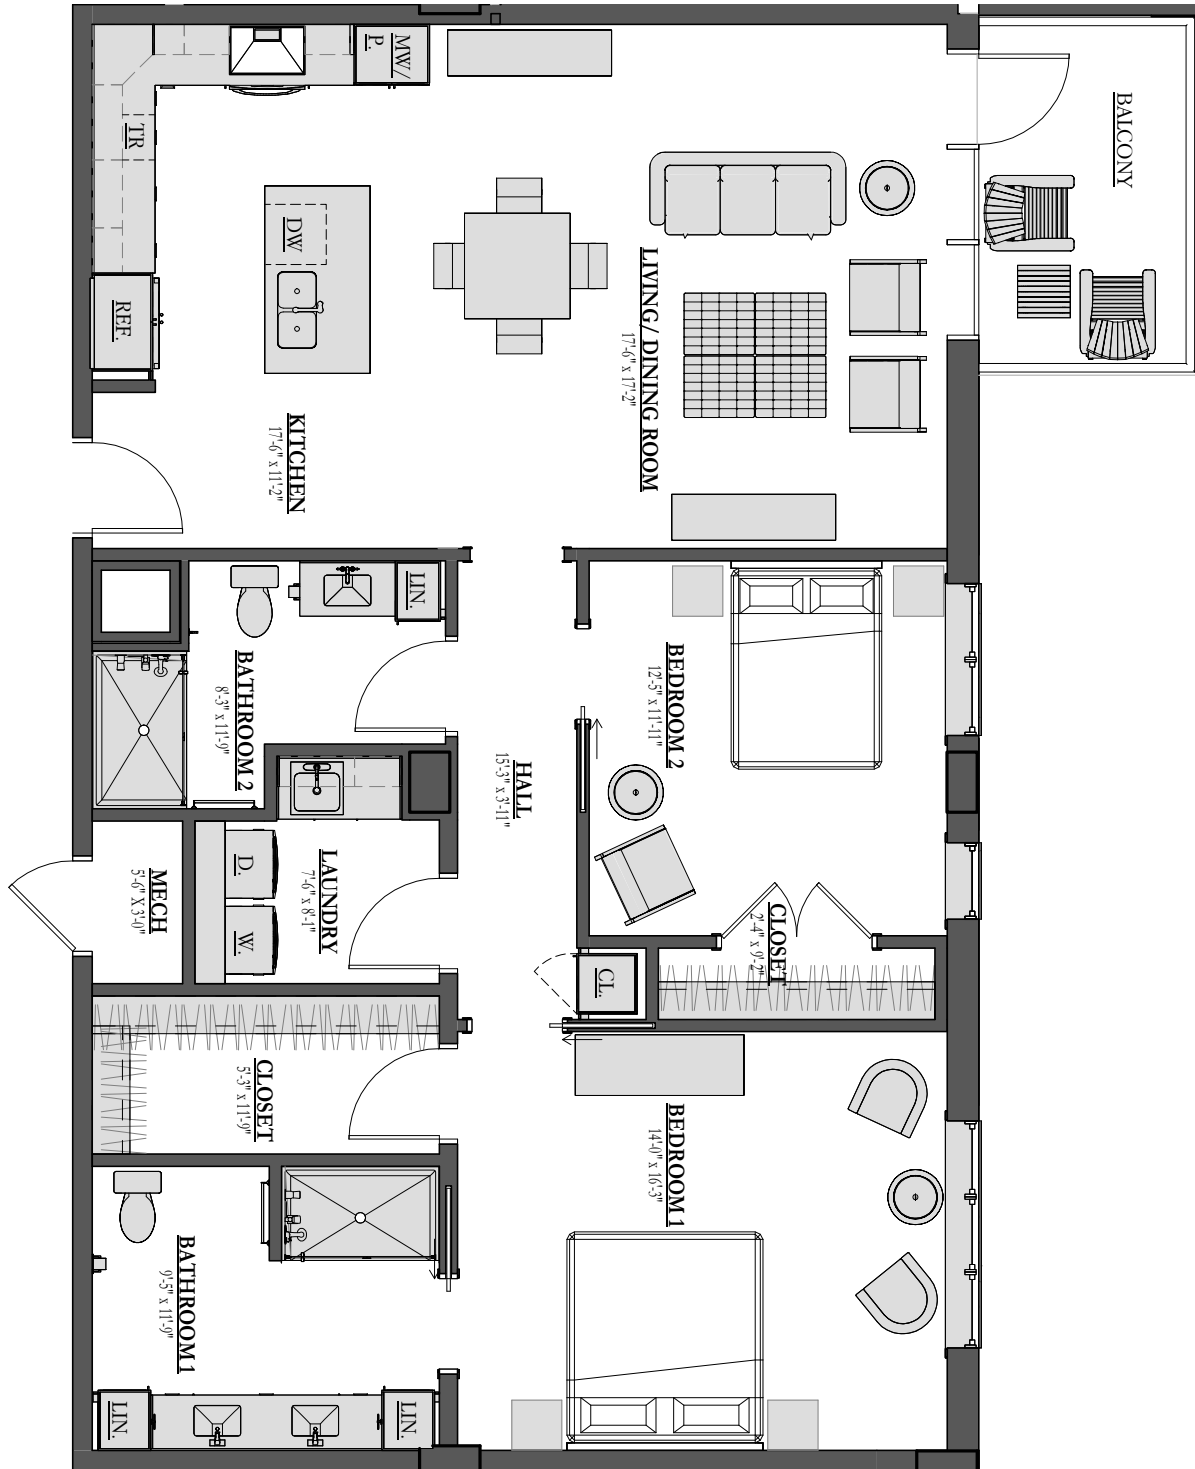

Charles

2 Bedroom / 2 Bath / 1,443 sq. ft.

Square footage is approximate. All details are subject to change.

3680 46th Avenue South, Suite 311 / St. Petersburg, FL 33711 / 941-220-5219 / ManhattanStPete.com