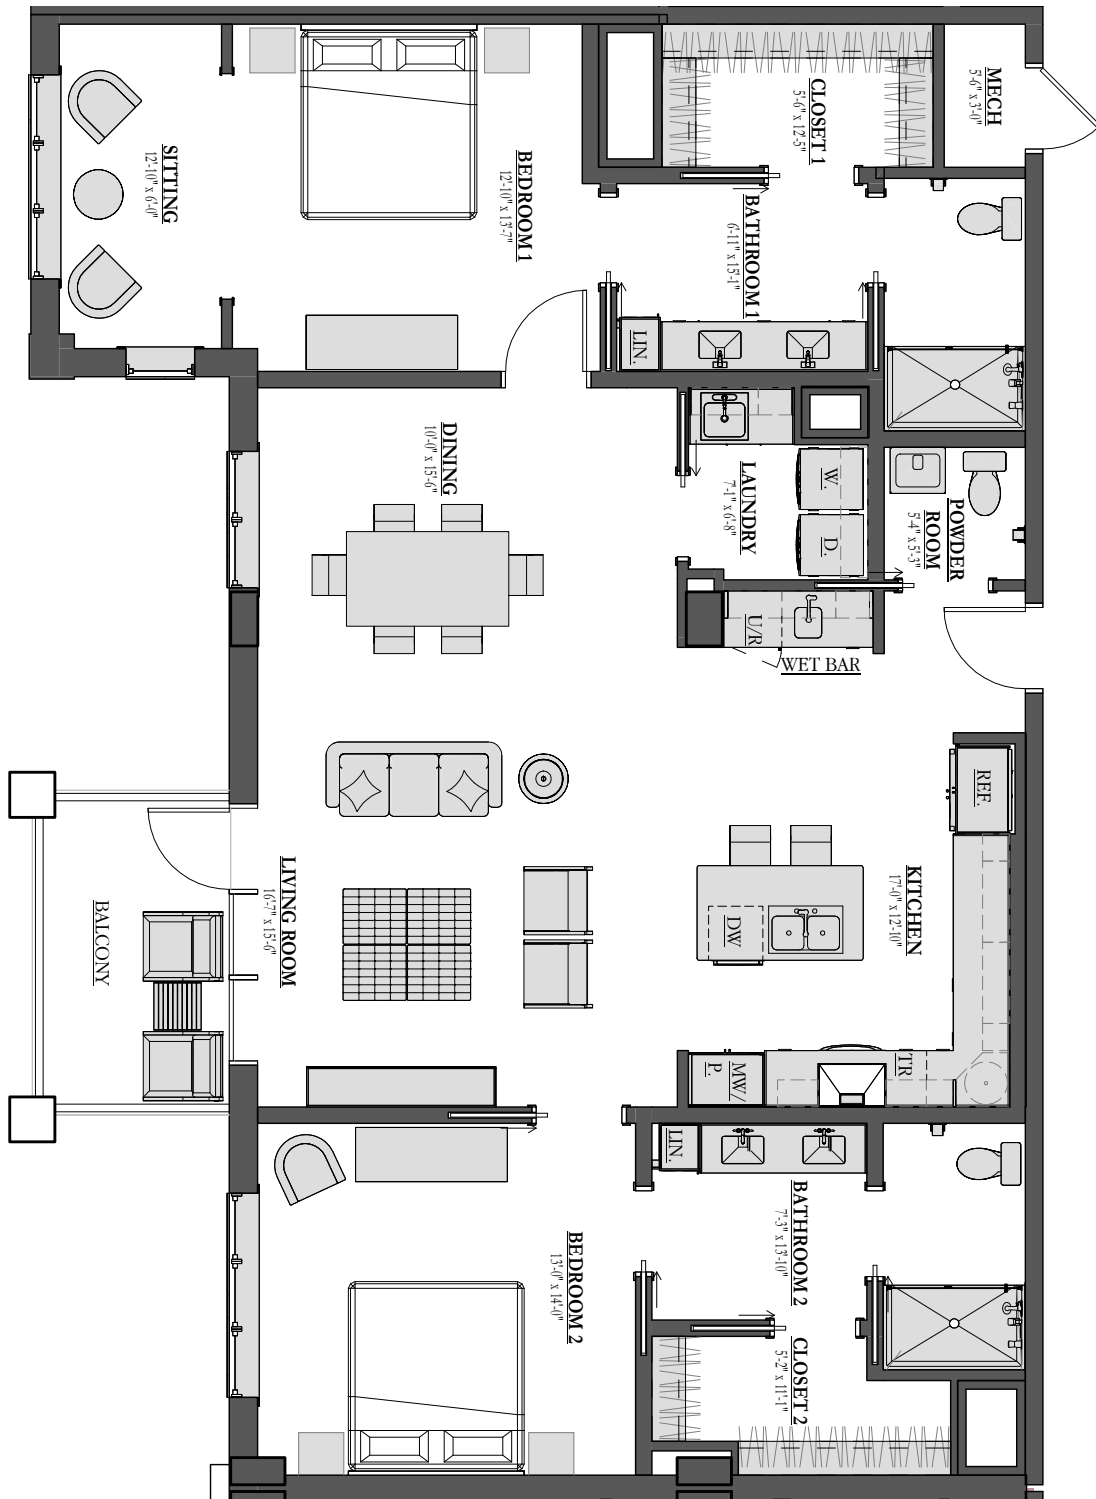

Del Mar

2 Bedroom / 2.5 Bath / 1,736 sq. ft.

Square footage is approximate. All details are subject to change.

3680 46th Avenue South, Suite 311 / St. Petersburg, FL 33711 / 941-220-5219 / ManhattanStPete.com