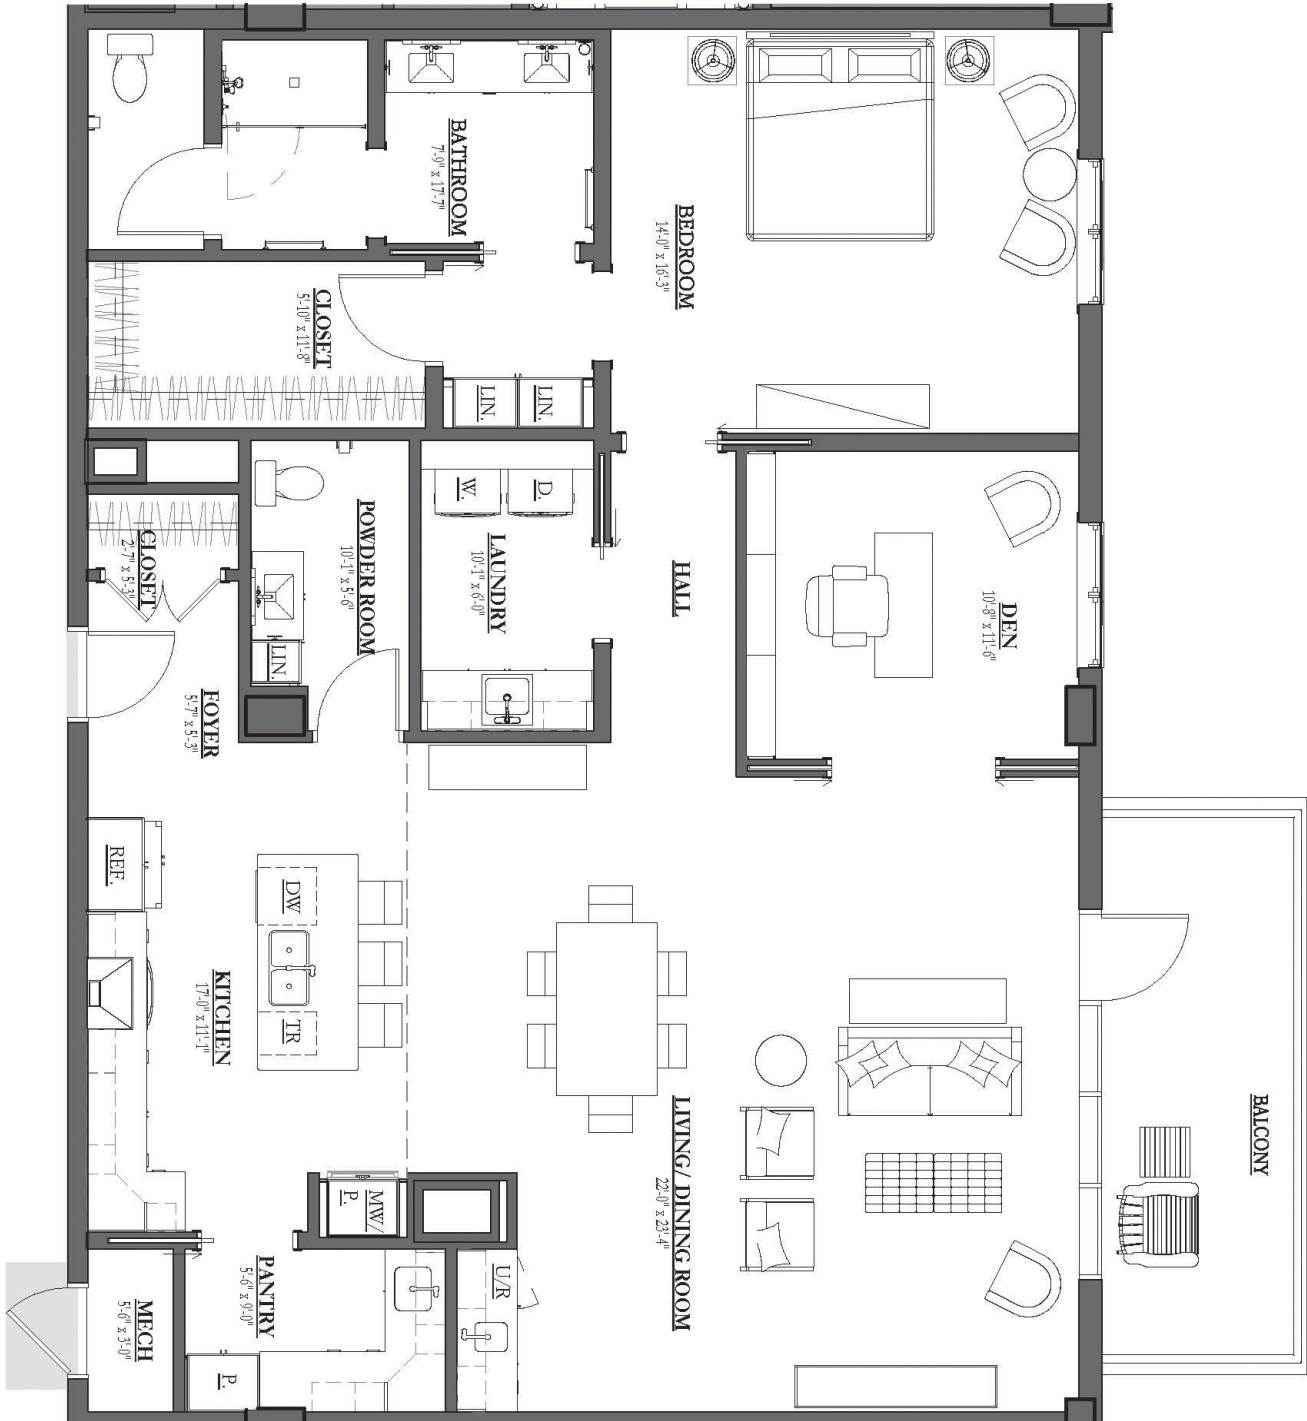

Greenwich

1 Bedroom plus Den / 1.5 Bath / 1,682 sq. ft.

Square footage is approximate. All details are subject to change.

3680 46th Avenue South, Suite 311 / St. Petersburg, FL 33711 / 941-220-5219 / ManhattanStPete.com