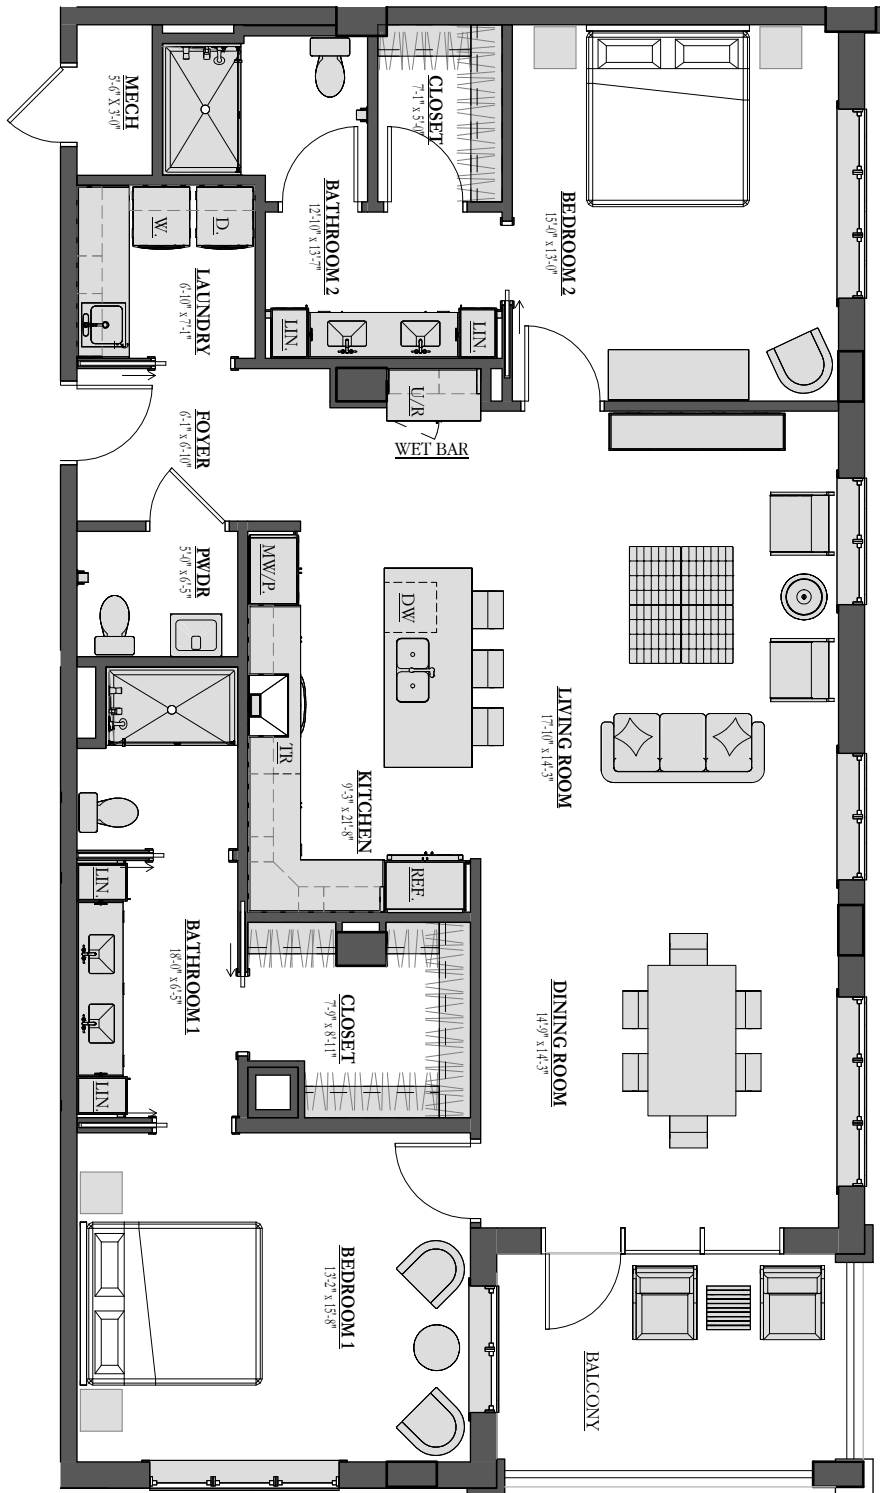

# Hudson

2 Bedroom / 2.5 Bath / 1,733 sq. ft.

Square footage is approximate. All details are subject to change.

3680 46th Avenue South, Suite 311 / St. Petersburg, FL 33711 / 941-220-5219 / ManhattanStPete.com