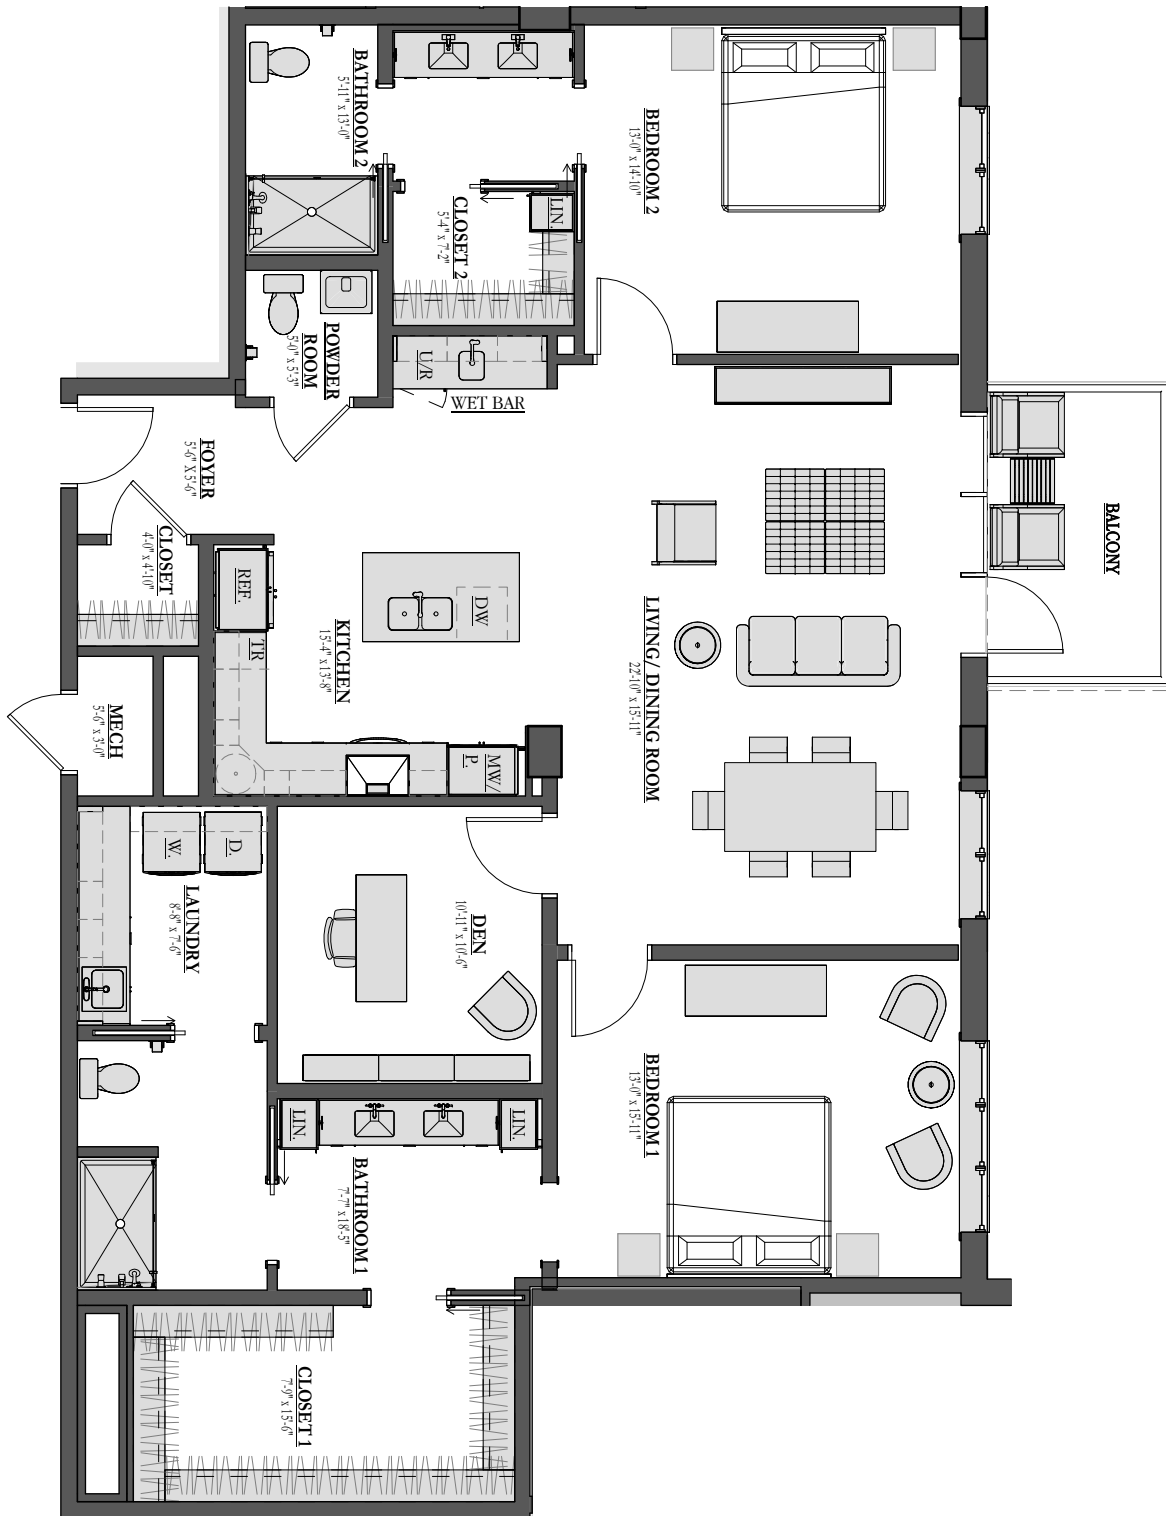

Morningside

2 Bedroom plus Den / 2.5 Bath / 1,855 sq. ft.

Square footage is approximate. All details are subject to change.

3680 46th Avenue South, Suite 311 / St. Petersburg, FL 33711 / 941-220-5219 / ManhattanStPete.com