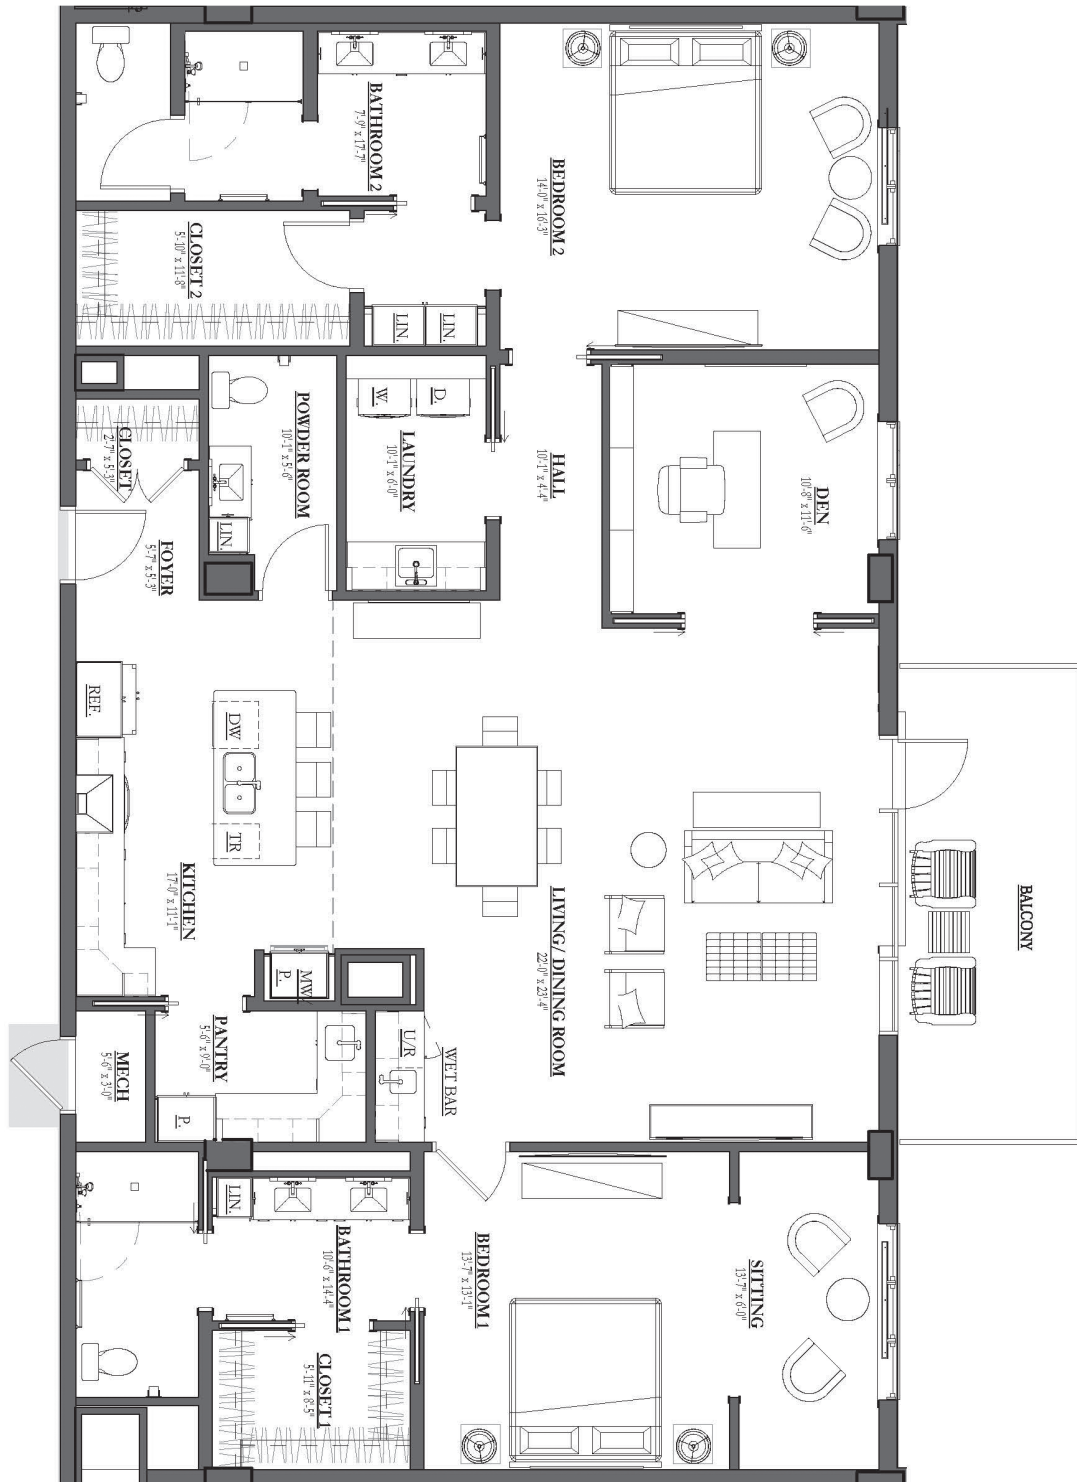

# SoHo

2 Bedroom plus Den / 2.5 Bath / 2,190 sq. ft.

Square footage is approximate. All details are subject to change.

3680 46th Avenue South, Suite 311 / St. Petersburg, FL 33711 / 941-220-5219 / ManhattanStPete.com