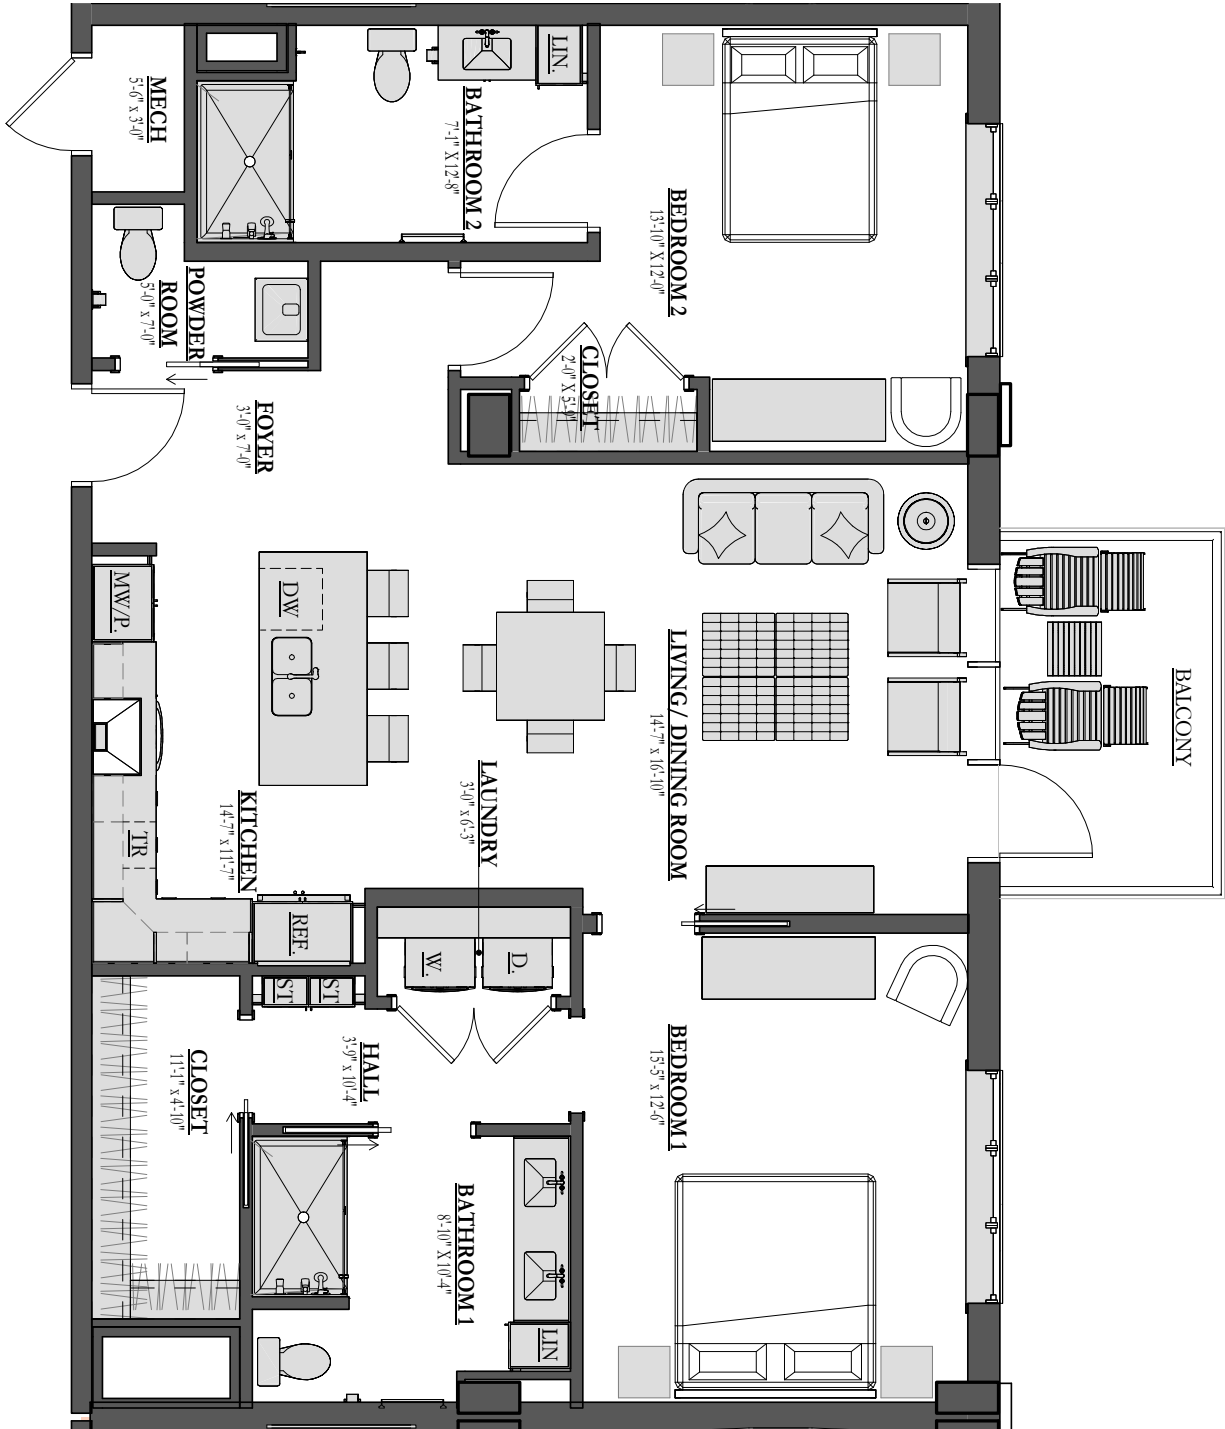

Vanderbilt

2 Bedroom / 2.5 Bath / 1,365 sq. ft.

Square footage is approximate. All details are subject to change.

3680 46th Avenue South, Suite 311 / St. Petersburg, FL 33711 / 941-220-5219 / ManhattanStPete.com