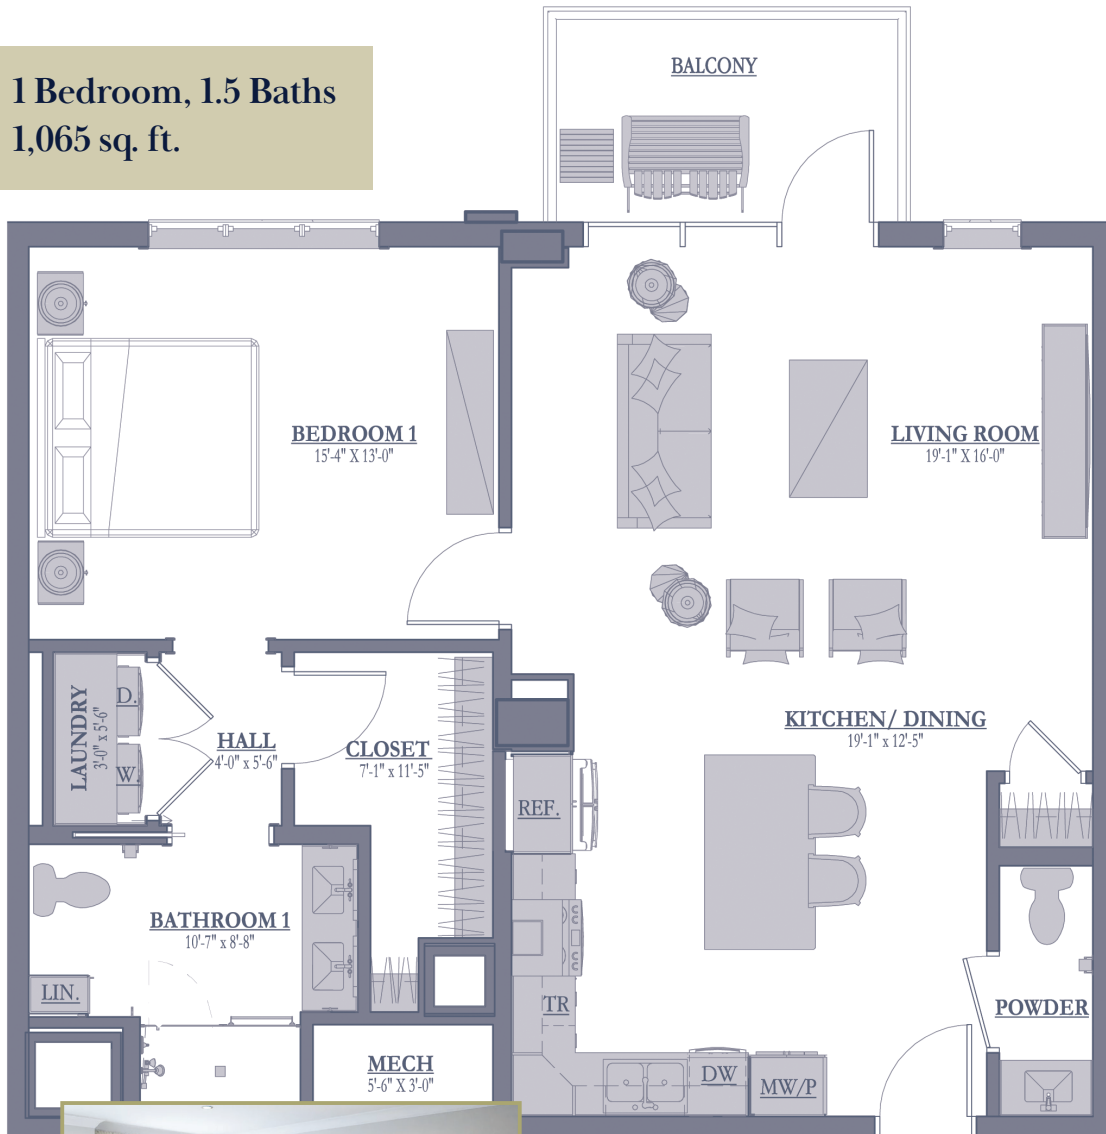

The Inwood

The one-bedroom Inwood floor plan is filled with natural light and charm and comes with a world of services and amenities just outside your door. The simple design and finest coastal finishes make this home a true retreat and a tremendous value!

1 Bedroom, 1.5 Baths
1,065 sq. ft.

- Open concept
- Private balcony with panoramic views
- Full kitchen with quartz countertops
- Customizable finishes from our design center
- Bathrooms with tile floors and high-end cabinetry
- Full-size, side-by-side washer and dryer
- Ample storage